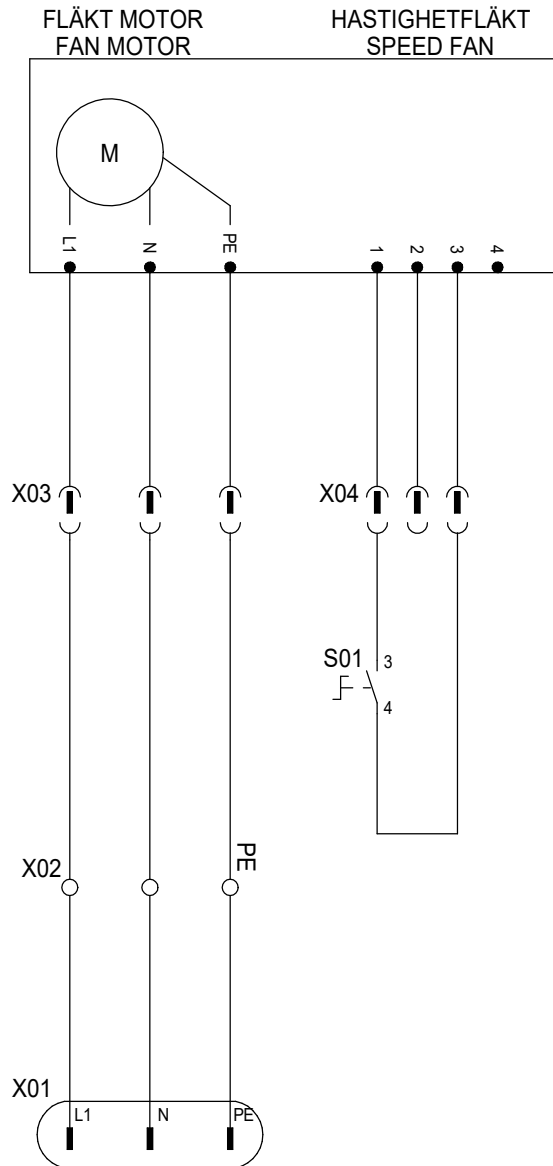

A

B

C

D

E

F

G

H

J

K

ARTIKELNR /
ARTICLE NO.

EB15127

MÄRKSTRÖM /
CURRENT RATING

10 A

MEASURING
EQUIPMENT

CURR-
TRAFO-
SPACE

ENERGY-
METER-
SPACE

FAST ANSLUTNING/
FIXED CONNECTIONS

<125A >125A

CEE-OUTLETS
3-POLE/230V

16A 32A 63A 125A

SCHUKO OUTLETS
2-POLE/230V

16A

CEE-OUTLETS
5-POLE/400V

16A 32A 63A 125A

JFB/RCCB

JFB/RCCB

Variable

VIKT/WEIGHT

19 kg

This drawing is property of El-Björn. May not be copied, shown or distributed without our written permission.

TF 15HW EB

EL-BJÖRN

www.elbjorn.com

RITAD AV/DRAWN BY
CG

DATUM/DATE
200505

NEXT SHEET

SHEET
1

SIGN

REVISION/ISSUE
A*

RITINGS NR./DRAWING

EB15127