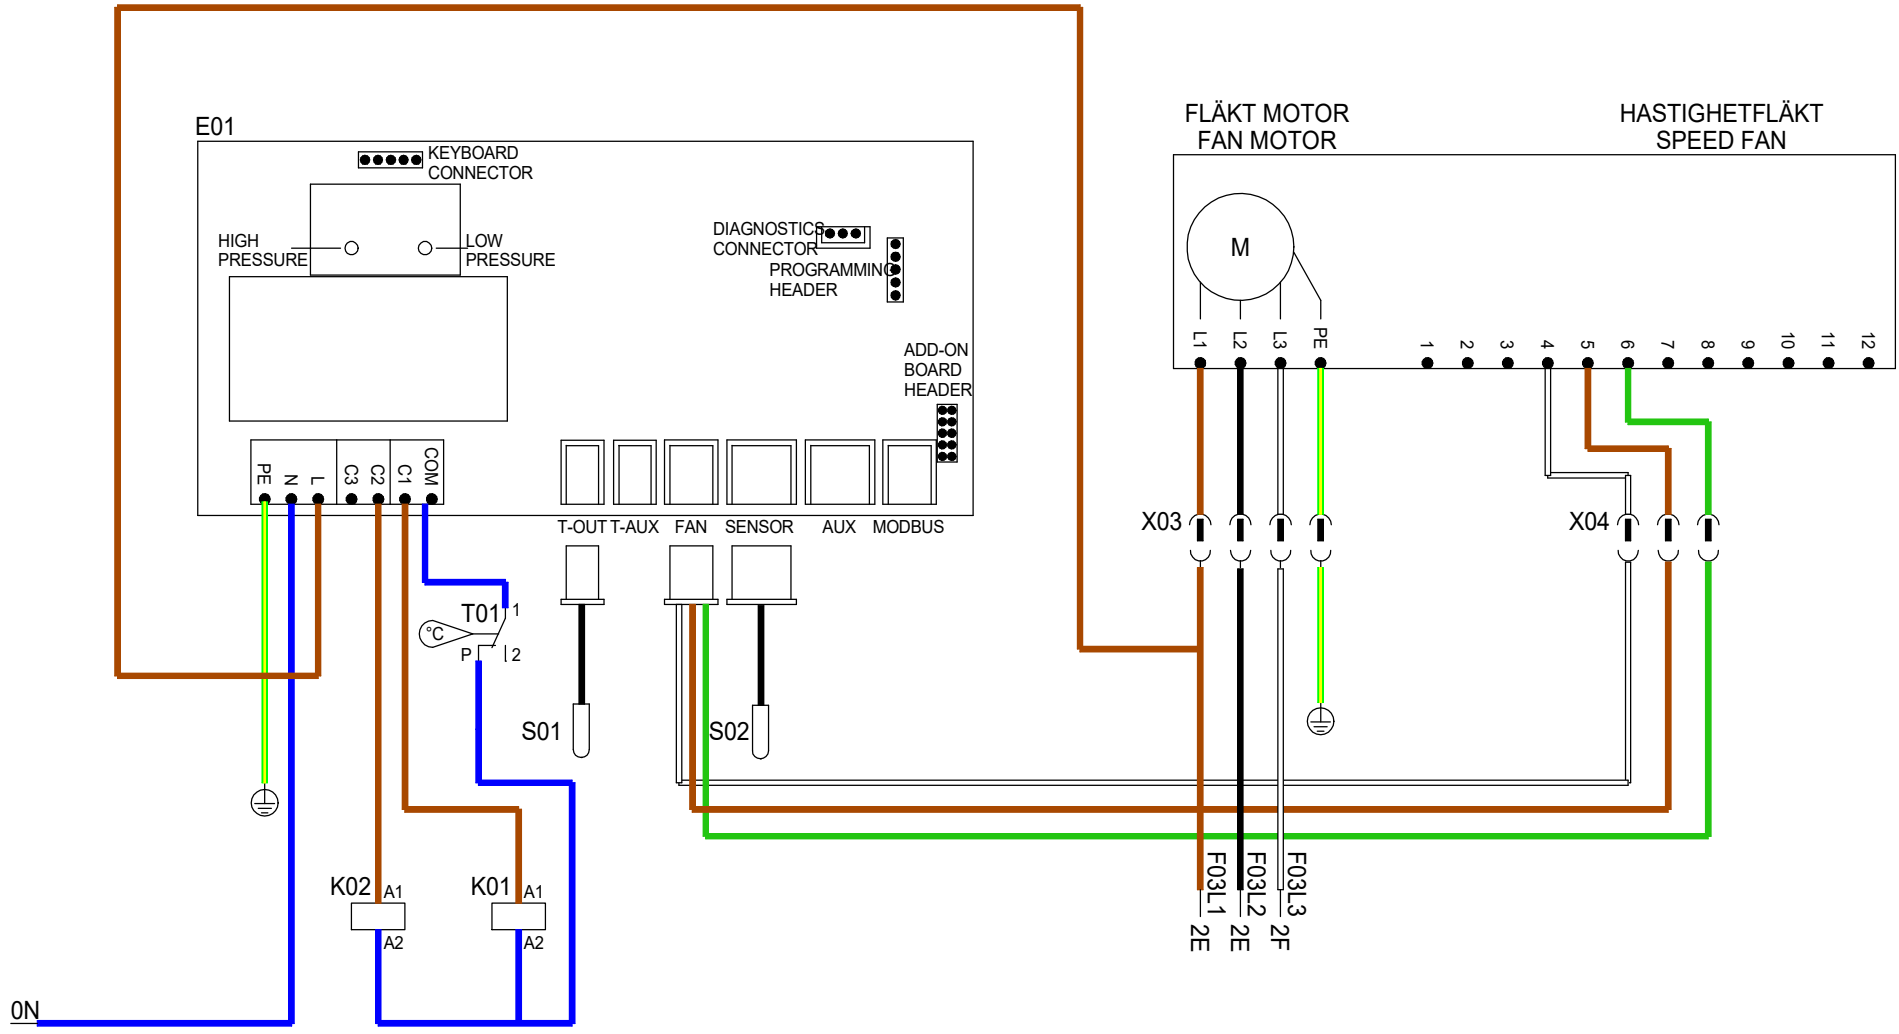

- 1-2 2D 1-2 2C
- 3-4 2D 3-4 2C
- 5-6 2D 5-6 2C
- 13-14 13-14
- 21-22 21-22

ARTIKELNR /
ARTICLE NO.
EB14646

MÄRKSTRÖM /
CURRENT RATING
63 A

SPÄNNING /
VOLTAGE
400 V

MEASURING
EQUIPMENT
CURR-
TRAFO-
SPACE ENERGY-
METER-
SPACE

FAST ANSLUTNING/
FIXED CONNECTIONS
<125A >125A

CEE-OUTLETS
3-POLE
16A 32A 63A 125A

SCHUKO OUTLETS
16A

CEE-OUTLETS
4-POLE
16A 32A 63A 125A

CEE-OUTLETS
5-POLE/400V
16A 32A 63A 125A

JFB/RCD/RCBO
0,01A 0,03A 0,1A

JFB/RCD/RCBO
0,3A 0,5A Variable

VIKT/WEIGHT
kg

This drawing is property of El-Björn. May not be copied, shown or distributed without our written permission.

TF 36EL EBC

RITAD AV/DRAWN BY CG	DATUM/DATE 200602	NEXT SHEET 4	SHEET 3
SIGN	REVISION/ISSUE A*	RITINGS NR./DRAWING EB14646